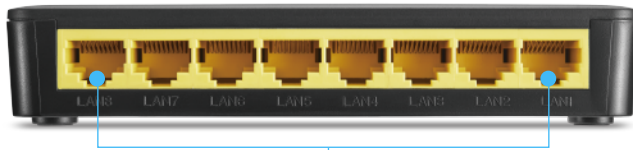

AIRPHO

Features

- Complies with IEEE 802.3, IEEE 802.3u, IEEE 802.3x and IEEE 802.3ab standards.
- 8 x Auto-Negotiation, Auto-MDI/MDIX ports provide smart switching between 10Mbps, 100Mbps and 1000Mbps hardware.
- Non-blocking switching architecture enables full wire-speed packets forwarding and filtering.
- Supports MAC address auto-learning and auto-aging.
- Energy-conserving design, saving up to 75% of the power.
- Fan-free design reduces noise and save energy.
- Plug and play simplifies installation.

AR-GS108

8-Port Gigabit Desktop Switch

Description

AR-GS108 is a multi-port switch which is the perfect choice to upgrade your previous network to gigabit speeds of 1000Mbps. Its eight Auto MDI/MDIX ports eliminate the need for crossover cables. Auto-negotiation on each port detects the link speed of a network device (10/100/1000Mbps) and intelligently adjusts for compatibility and optimal performance. Featuring non-blocking switching architecture, the product forwards and filters packets at full wire-speed for

maximum throughput. IEEE 802.3x flow control for Full Duplex mode and backpressure for Half Duplex mode offer increased bandwidth to alleviate network congestion. Finally, the latest innovative energy-efficient technologies save up to 75% of the power consumption. It intelligently powers down unused ports or ports that connected to computers but have been shut down, and assigns different power output according to different cable lengths.