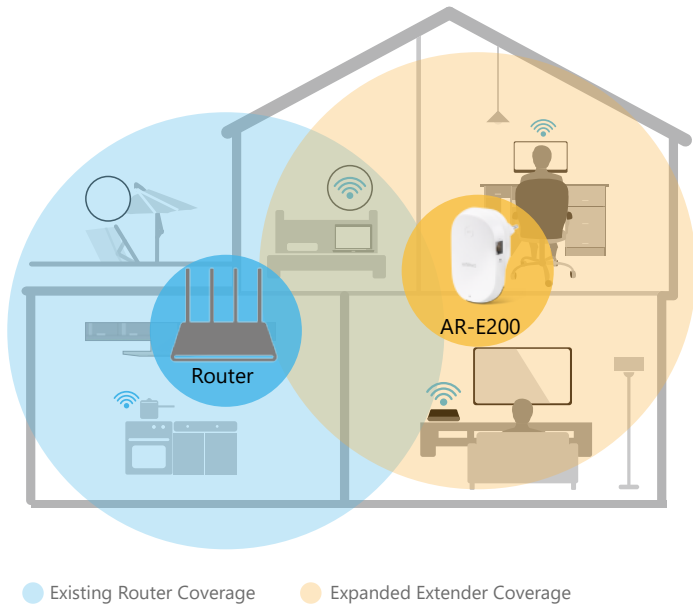

AIRPHO AR-E200 300Mbps WiFi Range Extender

It comes with one Fast Ethernet port, which allows you to integrate your game console, media players or other wired device into your Wi-Fi network. The extender also features WPS function that ensures user privacy with CD-less

installation. With such feature, you can easily expand your Wi-Fi coverage at a push of the WPS button, and access to fast, stable and secure network from anywhere in your house.