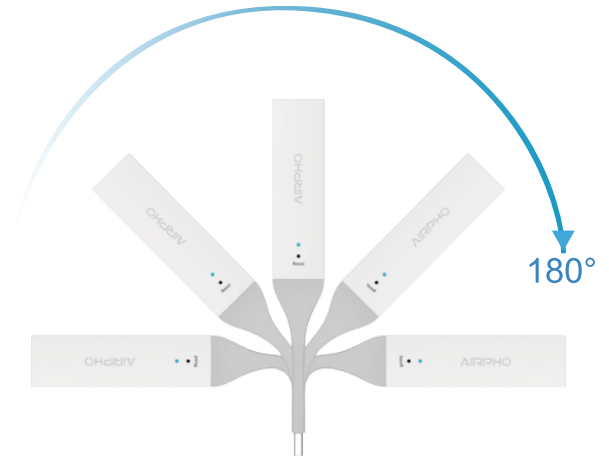

AIRPHO

Features

- Boosts your existing Wi-Fi coverage to deliver fast and reliable wired and wireless connectivity.
- Simply plug into any 5V USB port or power adapter to power on the extender.
- Internal antennas for faster and more reliable Wi-Fi.
- Can be bent to any angle up to 180 degrees to maximize signal strength and reliability.
- Easy Setup Assistant provides quick & hassle free installation.

players and laptops. Integrated with the MIMO technology, your wireless speed is 3 times faster than other 300Mbps range extender.

AIRPHO AR-E210 300Mbps USB Wi-Fi Range Extender

Its flexible design makes it bendable to any angle up to 180 degrees, allowing you to adjust the extender's angle and maximize the wireless signal strength and reliability. What's more, you can power on the AR-E210 by simply

plugging it into any USB ports (on any computer or USB power adapter). This gives you maximum flexibility in finding a good spot to expand your Wi-Fi signal and makes sure you can access to Internet wherever you need it.

● Existing Router Coverage ● Expanded Extender Coverage

180° Angle Adjustable Antennas

Specifications

General	
Wireless Standards	IEEE802.11b/g/n,2.4GHz
Signal Rate	2.4GHz:Up to 300Mbps
Operation Frequency	2.4GHz
Receive Sensitivity	2.4GHz 11g 54M: -69dBm 11n HT20: -67dBm, 11n HT40: -64dBm
Wireless Security	WEP, WPA / WPA2, WPA-PSK/ WPA2-PSK encryption
Hardware	
Buttons	Reset Button
Power Supply	USB
Antenna	2 x 2.4GHz 2dBi build-in antennas
Dimensions (W X D X H)	192mm x 28mm x 17mm
Software Features	
DHCP	Client
System Management	Firmware Upgrade Reset Default
Internet Protocol	IPv4, IPv6