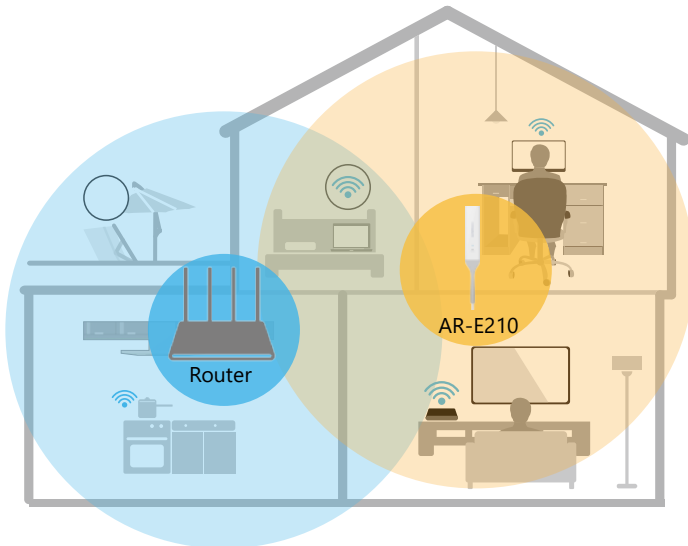

AIRPHO

Features

- Boosts your existing Wi-Fi coverage to deliver fast and reliable wired and wireless connectivity.
- Simply plug into any 5V USB port or power adapter to power on the extender.
- Internal antennas for faster and more reliable Wi-Fi.
- Can be bent to any angle up to 180 degrees to maximize signal strength and reliability.
- Easy Setup Assistant provides quick & hassle free installation.

AR-E210

300Mbps USB Wi-Fi
Range Extender

Description

The AR-E210 is designed to expand your Wi-Fi signals to areas of your home where your standard router cannot reach. It supports wireless speeds of up to 300Mbps and provides fast and reliable connections for your mobile devices, media

players and laptops. Integrated with the MIMO technology, your wireless speed is 3 times faster than other 300Mbps range extender.

AIRPHO AR-E210 300Mbps USB Wi-Fi Range Extender

Its flexible design makes it bendable to any angle up to 180 degrees, allowing you to adjust the extender's angle and maximize the wireless signal strength and reliability. What's more, you can power on the AR-E210 by simply

plugging it into any USB ports (on any computer or USB power adapter). This gives you maximum flexibility in finding a good spot to expand your Wi-Fi signal and makes sure you can access to Internet wherever you need it.